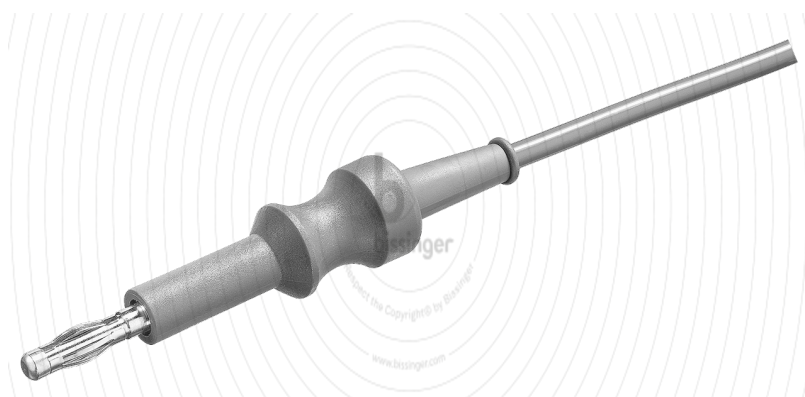

## Monopolar Cable

### Dimensions and Weights

Cable length	4 m
--------------	-----

### Basic Specifications

Cable connector instrument side	4 mm Socket with Protection Sleeve
Cable plug generator side	Erbe T-Serie, Martin, Berchtold