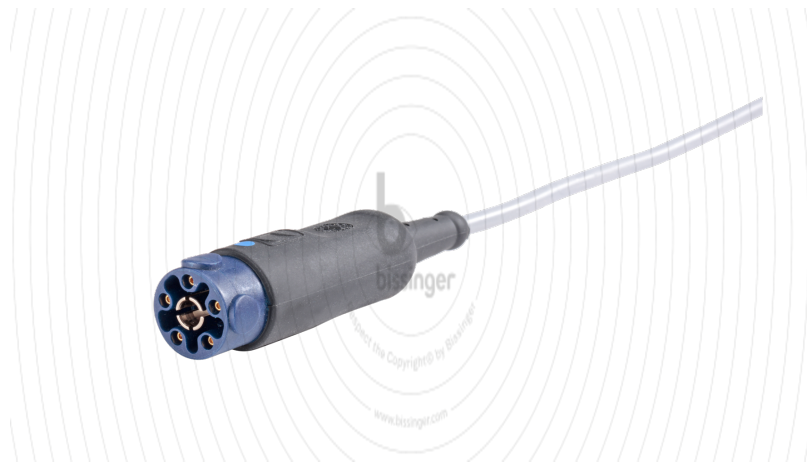

80100105

Bipolar Cable

Technical specifications

Dimensions and Weights

Cable length	4 m
--------------	-----

Basic Specifications

Cable connector instrument side	Round Plug for BiTech, MITHRAS, WAVE, PLASMALOOP
Cable plug generator side	Erbe Multifunctional Plug